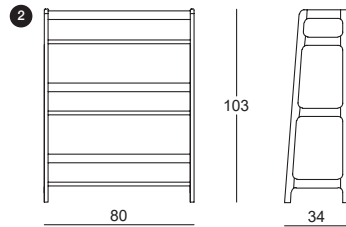

Agnes Kay + Stemmer

Agnes is a popular collection of designs made from solid oak or walnut, with veneered shelves. Each piece in the collection comes out of the box as solid one piece items, with no assembly required. The design has the hallmarks of classical furniture-making training; details include radius edges, a gentle upwards taper and perfect proportion. The collection is comprised of high and long shelving units, a side and coffee table, console table and a mirror.

Made in the EU.

Agnes

Kay + Stemmer

- 1 High shelving unit
- 2 Medium shelving unit
- 3 Wall shelving unit
- 4 Long shelving unit
- 5 Side table
- 5 Coffee table