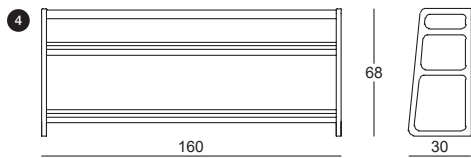

Agnes Kay + Stemmer

Agnes is a popular collection of designs made from solid oak or walnut, with veneered shelves. Each piece in the collection comes out of the box as solid one piece items, with no assembly required. The design has the hallmarks of classical furniture-making training; details include radius edges, a gentle upwards taper and perfect proportion. The collection is comprised of high and long shelving units, a side and coffee table, console table and a mirror.

Made in the EU.

Agnes

Kay + Stemmer

- 1 High shelving unit
- 2 Medium shelving unit
- 3 Wall shelving unit
- 4 Long shelving unit
- 5 Side table
- 5 Coffee table