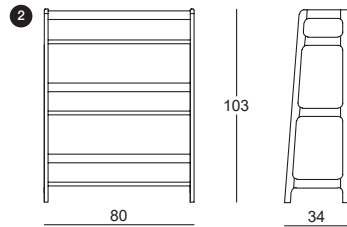

Agnes Kay + Stemmer

Agnes is a popular collection of designs made from solid oak or walnut, with veneered shelves. Each piece in the collection comes out of the box as solid one piece items, with no assembly required. The design has the hallmarks of classical furniture-making training; details include radius edges, a gentle upwards taper and perfect proportion. The collection is comprised of high and long shelving units, a side and coffee table, console table and a mirror.

Made in the EU.

Agnes

Kay + Stemmer

- 1 High shelving unit
- 2 Medium shelving unit
- 3 Wall shelving unit
- 4 Long shelving unit
- 5 Side table
- 5 Coffee table