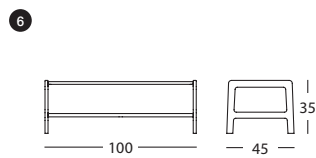

Agnes Kay + Stemmer

Agnes is a popular collection of designs made from solid oak or walnut, with veneered shelves. Each piece in the collection comes out of the box as solid one piece items, with no assembly required. The design has the hallmarks of classical furniture-making training; details include radius edges, a gentle upwards taper and perfect proportion. The collection is comprised of high and long shelving units, a side and coffee table, console table and a mirror.

Made in the EU.

Agnes

Kay + Stemmer

- 1 High shelving unit
- 2 Medium shelving unit
- 3 Wall shelving unit
- 4 Long shelving unit
- 5 Side table
- 5 Coffee table