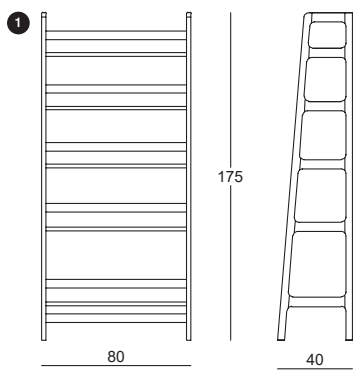

Agnes Kay + Stemmer

Agnes is a popular collection of designs made from solid oak or walnut, with veneered shelves. Each piece in the collection comes out of the box as solid one piece items, with no assembly required. The design has the hallmarks of classical furniture-making training; details include radius edges, a gentle upwards taper and perfect proportion. The collection is comprised of high and long shelving units, a side and coffee table, console table and a mirror.

Made in the EU.

Agnes

Kay + Stemmer

- 1 High shelving unit
- 2 Medium shelving unit
- 3 Wall shelving unit
- 4 Long shelving unit
- 5 Side table
- 5 Coffee table