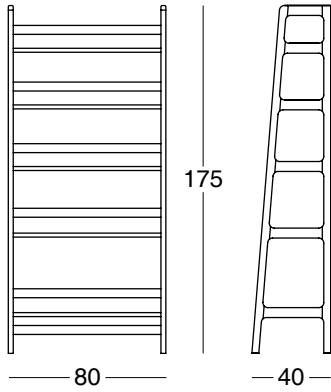

1

2

3

4

5

6

Agnes

Kay + Stemmer

- 1 High shelving unit
- 2 Medium shelving unit
- 3 Long shelving unit
- 4 Wall shelving unit
- 5 Coffee Table
- 6 Side table