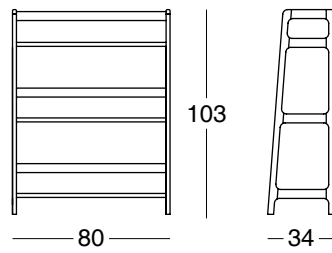

1

2

3

4

5

6

Agnes

Kay + Stemmer

- 1 High shelving unit
- 2 Medium shelving unit
- 3 Long shelving unit
- 4 Wall shelving unit
- 5 Coffee Table
- 6 Side table