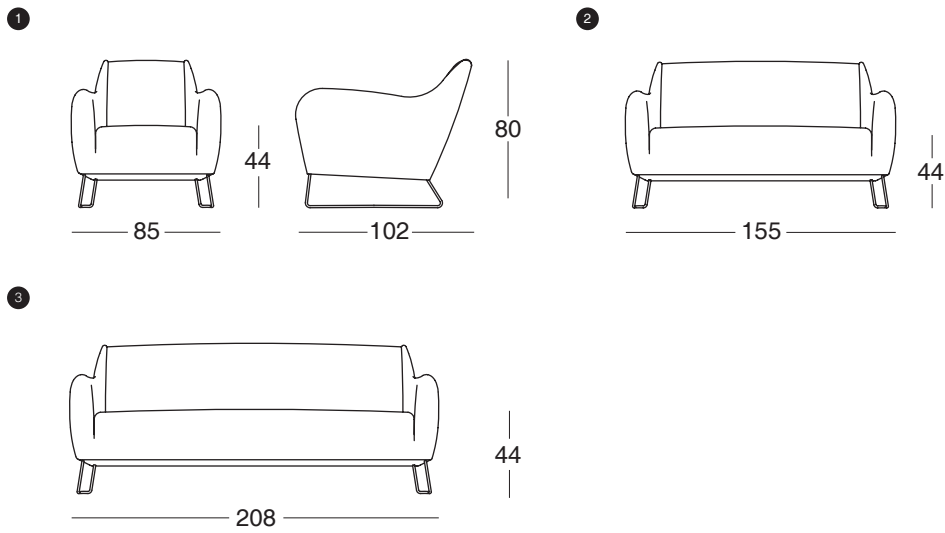

Baude

Matthew Hilton

- 1 Armchair
- 2 Two seat sofa
- 3 Three seat sofa