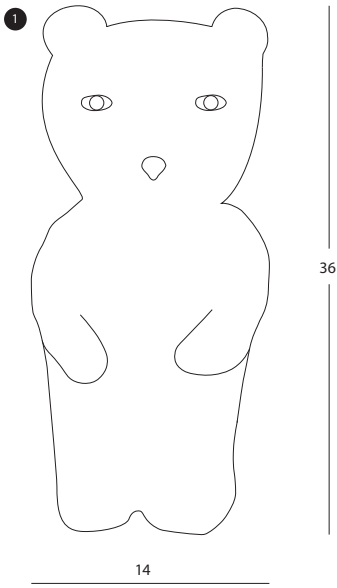

Bear  
Donna Wilson

An earthenware bear figurine based on a Donna Wilson illustration, which has an odd otherness all its own.

Hand-painted and glazed in Stoke-on-Trent, England.

---

Bear  
Donna Wilson

1 Figurine