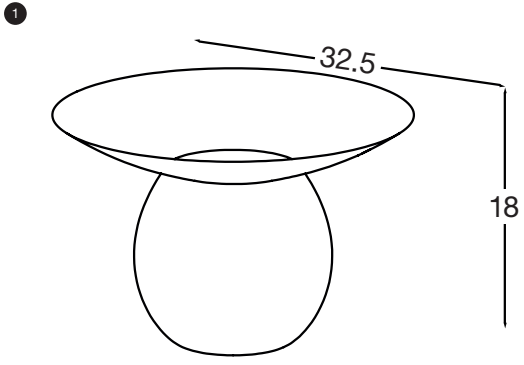

Bulb Reiko Kaneko

A new Bulb shaped vase addition to the Terracotta collection. This design suggests gestures and is particularly pleasing to touch. It has a bulbous bottom section with a round flat top section, which allows it to be lifted up and moved around much like a plate. Notably stable, the design has an internal glaze that gently highlights the fine ridge lines of the clay.

Made from terracotta and finished with an opaque glaze on the inside, which makes the vessel watertight.

Made by hand in Suffolk, England.

Bulb

Reiko Kaneko

- 1 Large Vase
- 2 Medium Vase
- 3 Small Vase