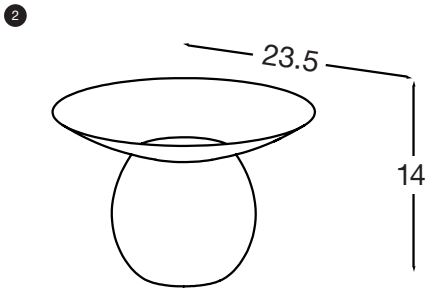

Bulb Reiko Kaneko

A new Bulb shaped vase addition to the Terracotta collection. This design suggests gestures and is particularly pleasing to touch. It has a bulbous bottom section with a round flat top section, which allows it to be lifted up and moved around much like a plate. Notably stable, the design has an internal glaze that gently highlights the fine ridge lines of the clay.

Made from terracotta and finished with an opaque glaze on the inside, which makes the vessel watertight.

Made by hand in Suffolk, England.

Bulb

Reiko Kaneko

- 1 Large Vase
- 2 Medium Vase
- 3 Small Vase