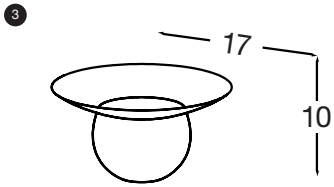

Bulb Reiko Kaneko

A new Bulb shaped vase addition to the Terracotta collection. This design suggests gestures and is particularly pleasing to touch. It has a bulbous bottom section with a round flat top section, which allows it to be lifted up and moved around much like a plate. Notably stable, the design has an internal glaze that gently highlights the fine ridge lines of the clay.

Made from terracotta and finished with an opaque glaze on the inside, which makes the vessel watertight.

Made by hand in Suffolk, England.

Bulb

Reiko Kaneko

- 1 Large Vase
- 2 Medium Vase
- 3 Small Vase