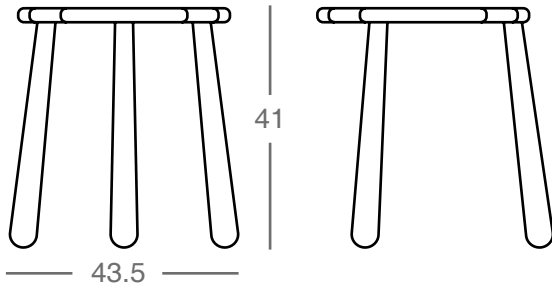

Caned and Sun stool Wilkinson & Rivera

A pair of wooden stools constructed with simple joinery principles and a flowing silhouette.

A pair of stools with fluid lines and soft edges. Made with a lighthearted spirit with the express intention of creating pieces that can sit throughout the home, in intimate settings such as nurseries, bedrooms and bathrooms. They showcase the richness of timber and the beauty of traditional woodworking techniques.

1

2

Caned and Sun stool

Wilkinson & Rivera

- 1 Caned stool
- 2 Sun stool