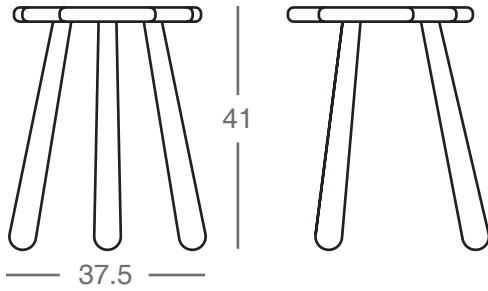

Caned and Sun stool

Wilkinson & Rivera

- 1 Caned stool
- 2 Sun stool